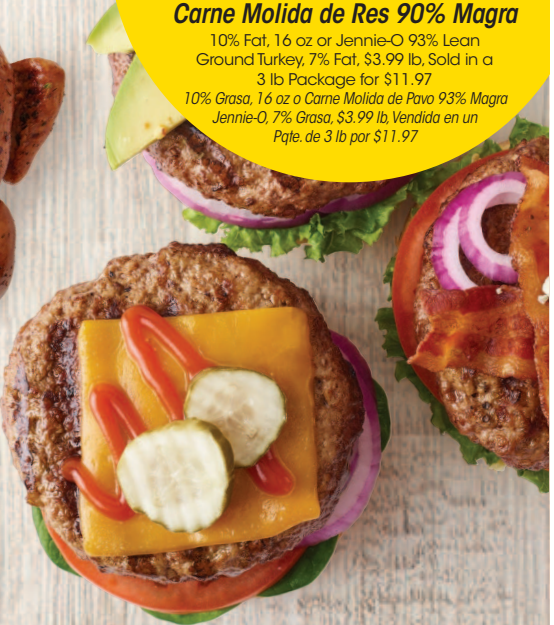

$4.99
With Card | Con Tarjeta
90% Lean Ground Beef
Carne Molida de Res 90% Magra
10% Fat, 16 oz or Jennie-O 93% Lean Ground Turkey, 7% Fat, $3.99 lb. Sold in a 3 lb Package for $11.97
10% Grasa, 16 oz o Carne Molida de Pavo 93% Magra Jennie-O, 7% Grasa, $3.99 lb. Vendida en un Pqte. de 3 lb por $11.97

Boneless Flap Meat for Carne Asada
Carne de Ranchera sin Hueso para Carne Asada
$7.99 /LB
With Card
Con Tarjeta

Beef Loin, Value Pack
Lomo de Res, Pqte. Económico

Fresh Foster Farms Chicken
Breasts, Drumsticks, Thighs or Whole Chicken; USDA Grade A

MIX & MATCH
Save up to $2.49 lb - $8.99 lb With Card
BUY 1 GET 1 FREE
of Equal or Lesser Value
COMPRAR 1 LLEVATE 1 GRATIS
de Igual o Menor Precio
COMBINA A TU GUSTO
Ahora hasta $2.49-$8.99 libra
Con Tarjeta